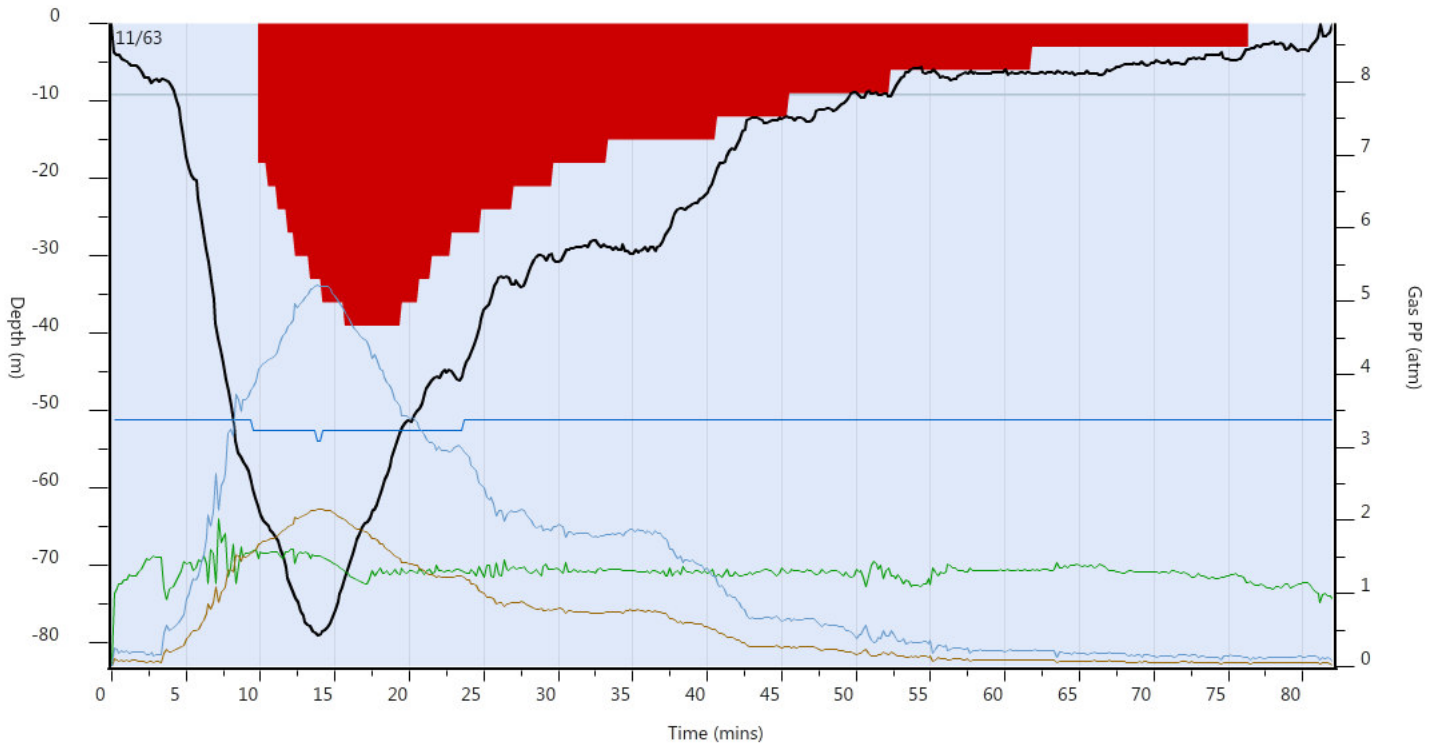

Total Length: 83 min Max Depth: 78 m GF: 15 / 85 CNS: 0% to 68% Battery: 3.4V to 3.3V Firmware: v67

Dive Depth Gas Mix Deco Stops Inspired O2 Inspired N2 Inspired He Water Temp

General Information

Location: Lac Léman - Suisse
 Site: Château de Chillion
 Buddy: Jean-Marc Blache - Alex Mas
 Date / Time: 12/30/2009 - 14:37

Specific Details

Environment: Lake/Quarry
 Platform: Beach/Shore
 Dress: Dry suit
 Apparatus: Rebreather
 Breathing Gas: Trimix
 Decompression: In Water

Thermal Comfort: Comfortable
 Workload: Light
 Problems: None
 Equipment Malfunctions: None
 Any Symptoms: No
 Exposure to Altitude: None